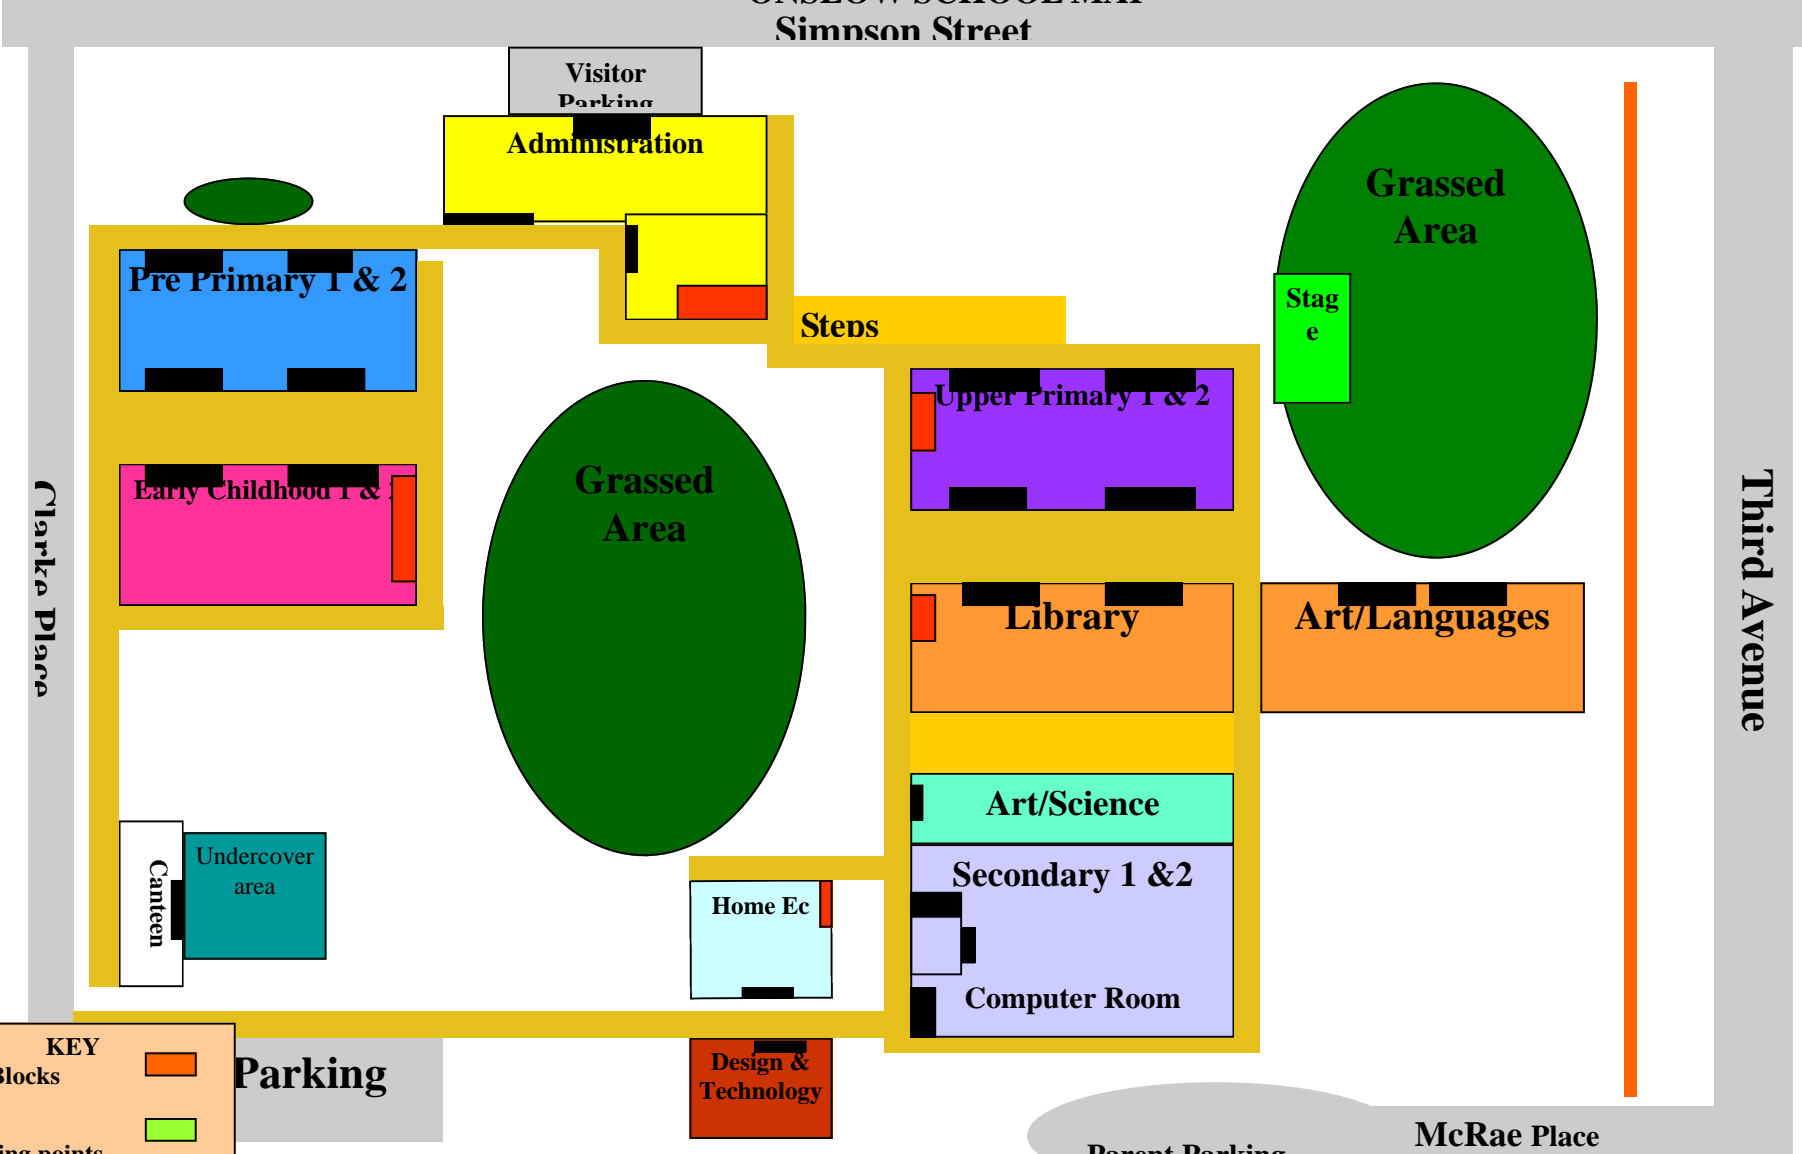

ONSLOW SCHOOL MAP
Simson Street

KEY	
Toilet Blocks	
Mustering points	

Third Avenue

Clarke Place

Parking

Parent Parking

McRae Place

Pre Primary 1 & 2

Early Childhood 1 & 2

Canteen

Undercover area

Administration

Visitor Parking

Stens

Grassed Area

Upper Primary 1 & 2

Library

Art/Science

Secondary 1 & 2

Computer Room

Home Ec

Design & Technology

Stage

Grassed Area